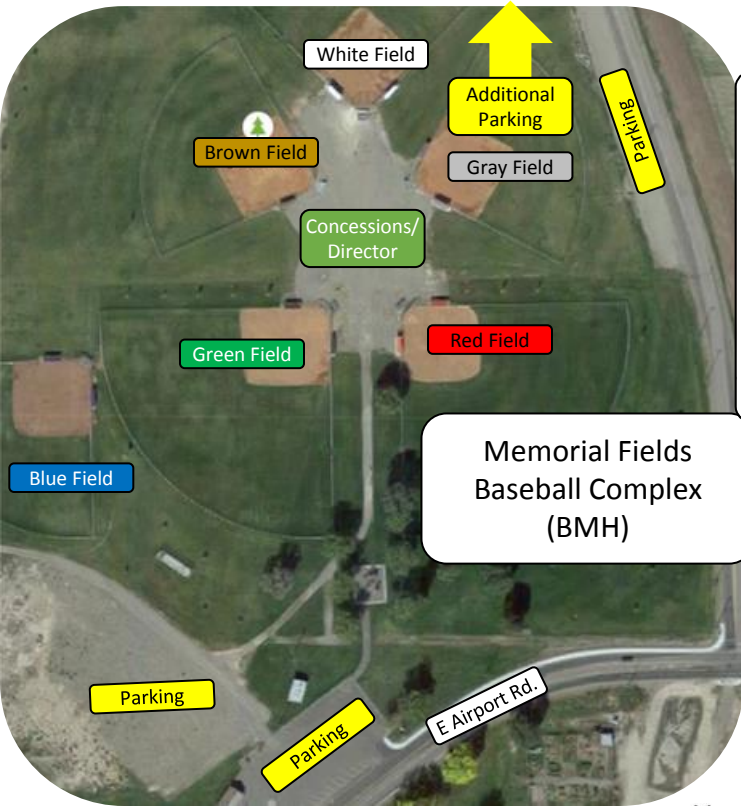

# Field Maps & Driving Directions

Memorial Fields Baseball Complex (BMH)

### BMH Complex to BHS Fields

**E Airport Rd**  
Blackfoot, ID 83221

- ↑ Head northeast on E Airport Rd toward Teepees Dr 0.5 mi
- ↻ Turn right onto Highland Dr 0.7 mi
- ↻ Slight right onto NW Main St 0.8 mi
- ↻ Turn left onto W Judicial St 0.3 mi
- ↻ Turn right onto S Fisher St 0.5 mi

Destination will be on the left

**Blackfoot High School**  
870 South Fisher Street, Blackfoot, ID 83221

State Hospital South Baseball Complex (SHS)