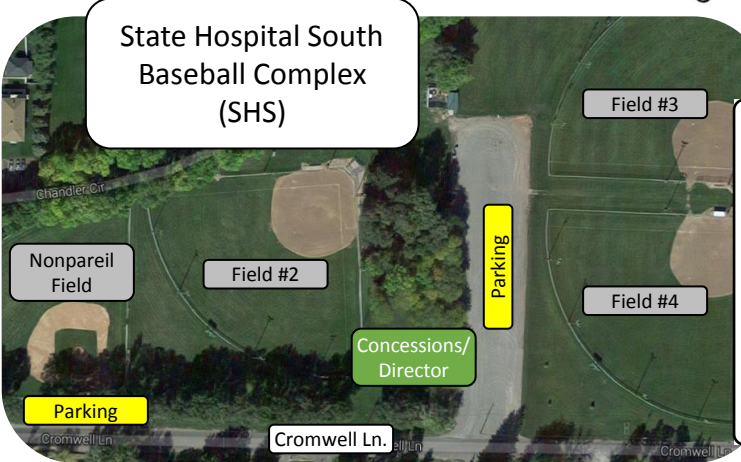

### BHS Complex to SHS Complex

**Cromwell Ln.**

**Pendlebury Ln.**

**E Walker St.**

21 min 1.1 miles

23 min 1.2 miles

3 min 0.1 miles

Blackfoot High School Baseball Fields (BHS)

State Hospital South Baseball Complex (SHS)